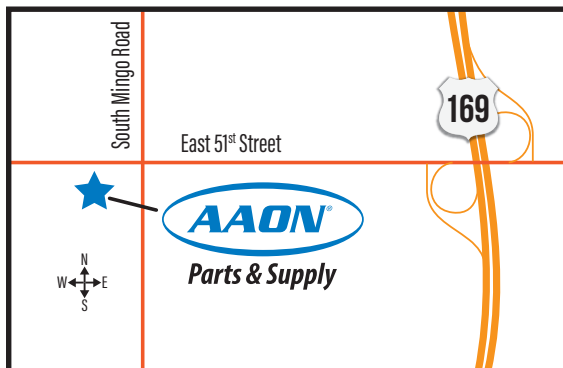

Parts & Supply

51st and Mingo Store **NOW OPEN**

SW Corner of 51st & Mingo

Mingo Store / East

9528 E 51st St., Tulsa, OK 74145

p. 918.382.6555

Monday - Friday: 7:30am - 5:00pm

www.AAON.com/TulsaParts